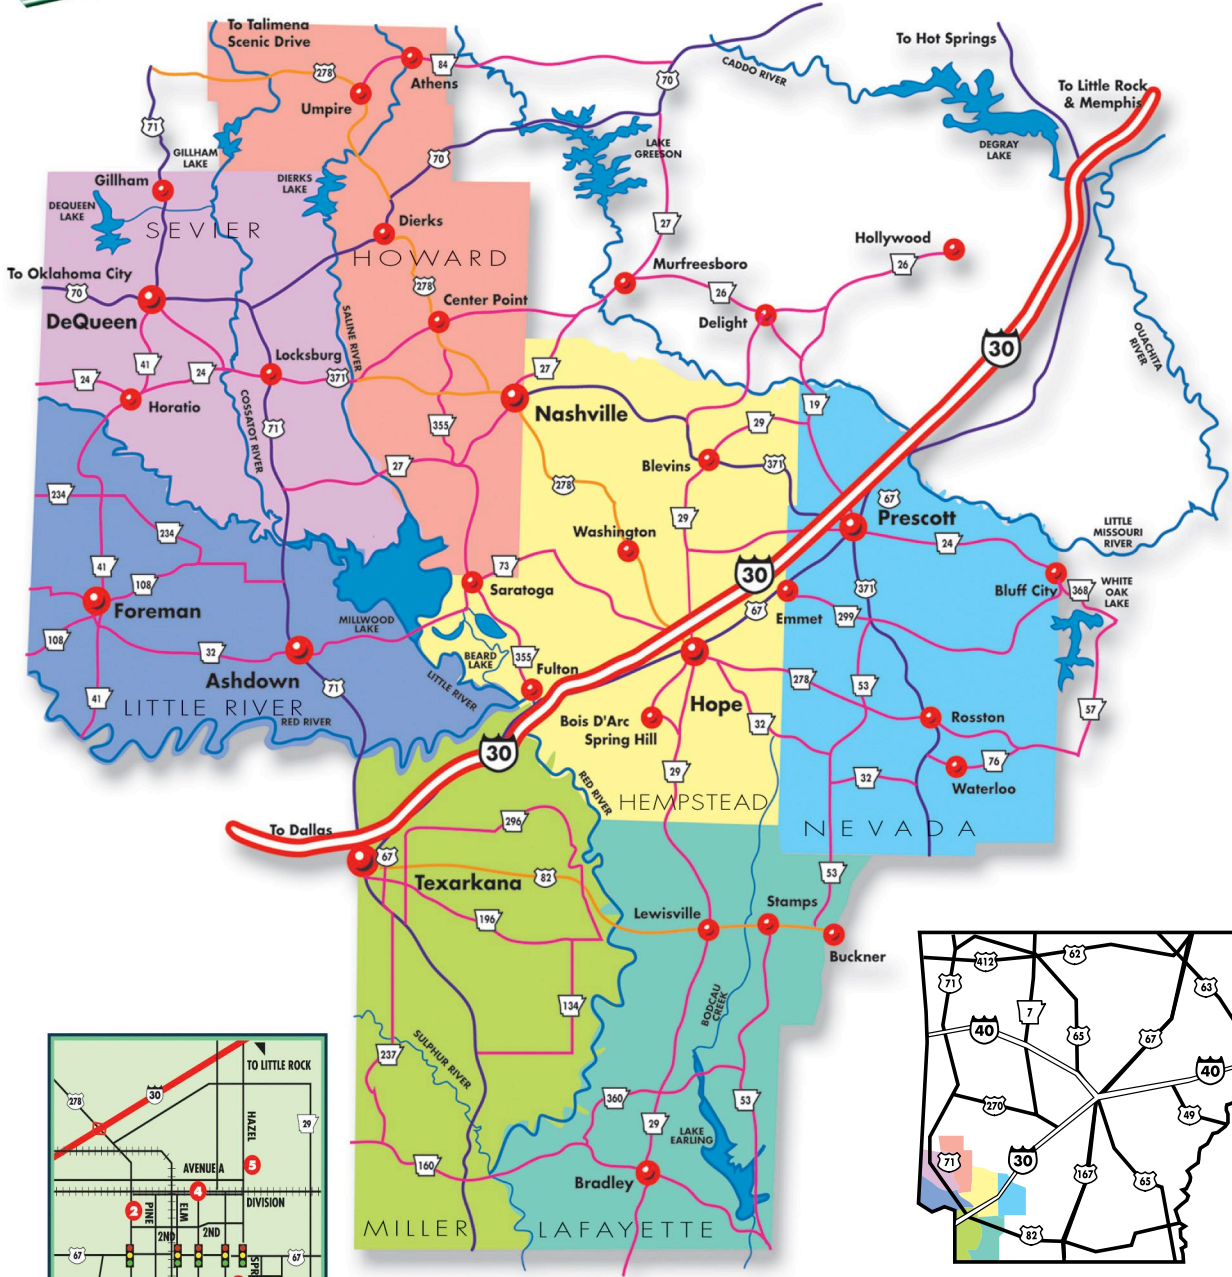

All signs point  
Southwest!

Points of Interest in Hope

1. Clinton Childhood Home - 321 E. 13th St.
2. Clinton Birthplace 117 S. Hervey St.
3. Clinton Elementary School - 500 S. Spruce
4. Hope Visitor Center Museum / Tribute to Clinton Sign
5. Roschill Cemetery