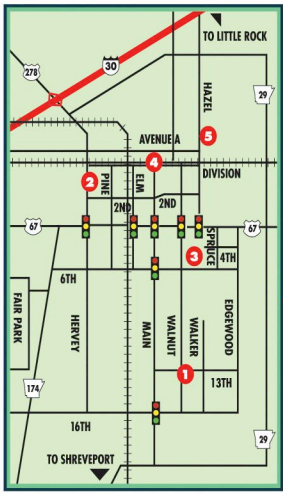

All signs point  
Southwest!

Points of Interest in Hope

1. Clinton Childhood Home - 321 E. 13th St.
2. Clinton Birthplace 117 S. Hervey St.
3. Clinton Elementary School - 500 S. Spruce
4. Hope Visitor Center Museum / Tribute to Clinton Sign
5. Roschill Cemetery